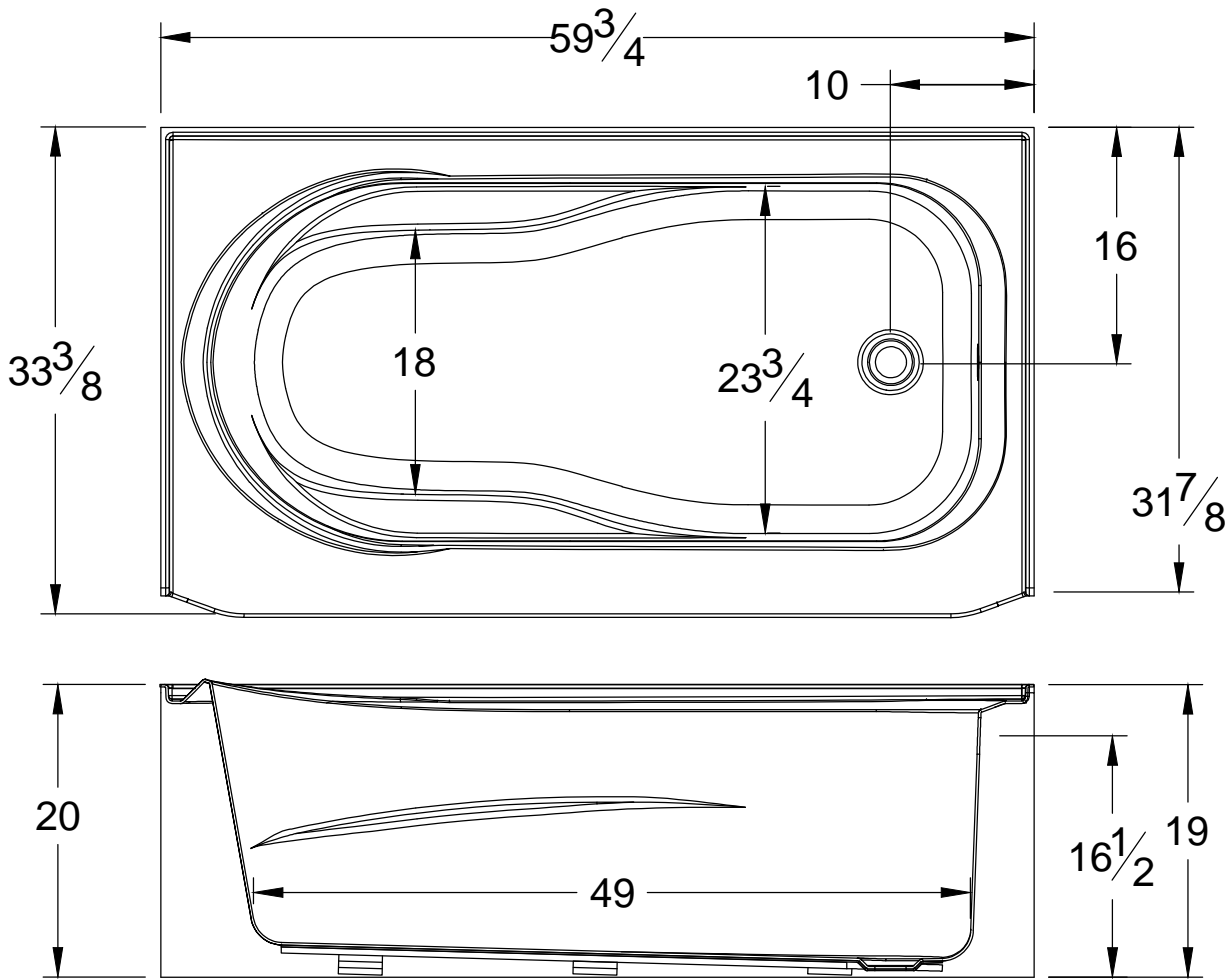

A&E Bath and Shower
6400A St . Jacques West
Montrea, QC, Canada
H4B 1T6
www.aebath.com

Model Modèle: BT-0012

Skirted bathtub

Baignoire à jupe

Uniform Plumbing Code
National Plumbing Code of Canada
CSA B45.5-17/IAPMO Z124-2017